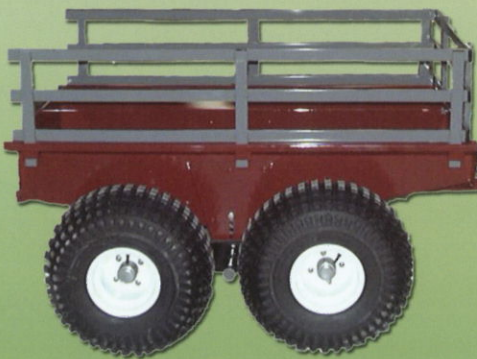

ATV SUPER HAULER

Hunting, Camping, Fencing, Feeding,
Landscaping, Calving, Firewood
All purpose

*A True
High Clearance
Trailer*

*Tailgate pivots
from top or bottom*

*Will Accept Skid Mounted
Sprayer without Modification*

Walking beam suspension

Tongue is adjustable to level load

4 bolt high speed hubs

High floatation ATV tires

4-Wheel Model

*The heavy duty 4 wheel WALKING BEAM suspen-
sion removes the bouncing and the trailer hugs the
ground like a sled.*

*Off road use only
Not intended for passengers
Not suitable for highway use*

Ball Connector

600 lb. load capacity

*2-wheel super hauler for low speeds
and lighter loads on level terrain*

Not rated for super sprayer