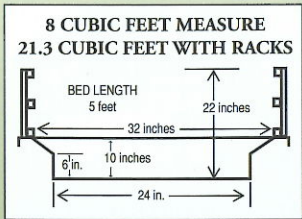

ATV SUPER HAULER

Hunting, Camping, Fencing, Feeding,
Landscaping, Calving, Firewood
All purpose