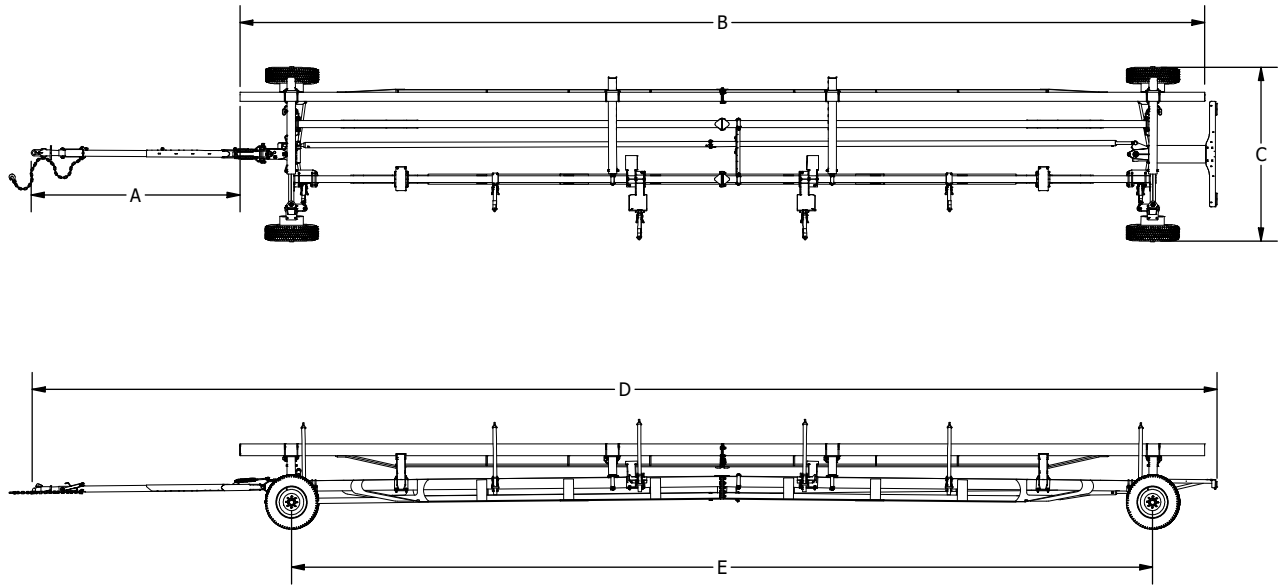

FEATURES

- Tapered roller bearings on king pins for absolute no sway trailing
- 6 Ratchet straps to secure load (4 on CHCFX35JDHD)
- 4 Wheel steering
- Safety chain
- 4 wheel electric brakes
- Double spring balancer
- Length adjustable hitch with auto lock for simple hook up
- 235/75 R17.5 (16 ply) tires on 17.5 x 6.75 x 8 rim
- Rear lights with brake and turn signals
- 2 5/16" ball hitch
- 7 pin RV / brake light plug
- 12,000 lbs. axles with 8 bolt high speed automotive hubs

HEAVY DUTY AXLES

12,000 lbs. axles with 8 bolt high speed automotive hubs.

4-WHEEL STEERING

Horst Header Wagons feature an improved steering system that provides tighter steering.

MADE-TO- MEASURE PADS

Designed specifically for all JD HD35-50 R,F & X Models. Providing a stable travel platform.

ELECTRIC BRAKES

Four electric drum brakes, to give you more control and confidence when transporting your header from field to field.

Model	Description
CHCFX35JDHD	Carries 35' JD HD Series Heads (35' wheelbase and 36' top rail)
CHCFX40JDHD	Carries 40' JD HD Series Heads (40' wheelbase and 42' top rail)
CHCFX45JDHD	Carries 45' JD HD Series Heads (43' wheelbase and 48' top rail)
CHCFX50JDHD	Carries 50' JD HD Series Heads (48' wheelbase and 52' top rail)

Model	CHCFX35JDHD	CHCFX40JDHD	CHCFX45JDHD	CHCFX50JDHD
A	12'-2" to 15'-2"	11'-8" to 14'-8"	10'-5" to 13'-5"	10'-11" to 13'-11"
B	36'	42'	48'	52'
C	7'-5"	7'-5"	7'-5"	7'-5"
D	50'-6"	55'-7"	59'-2"	64'-1"
E	35'	40'	43'	48'
Top Rail Size	6" x 4" Bridged Design			
Spindle Size	3-1/4" Diameter			
Wheel Size	17.5 x 6.75 x 8 Bolt			
Tire Size	235/75R17.5 - 16 ply			
Brake Size	12-1/4" x 5" Drum			
Approx Weight	6,485 lbs.	7,230 lbs.	8,056 lbs.	8,507 lbs.
GVWR	24,000 lbs.	24,000 lbs.	24,000 lbs.	24,000 lbs.