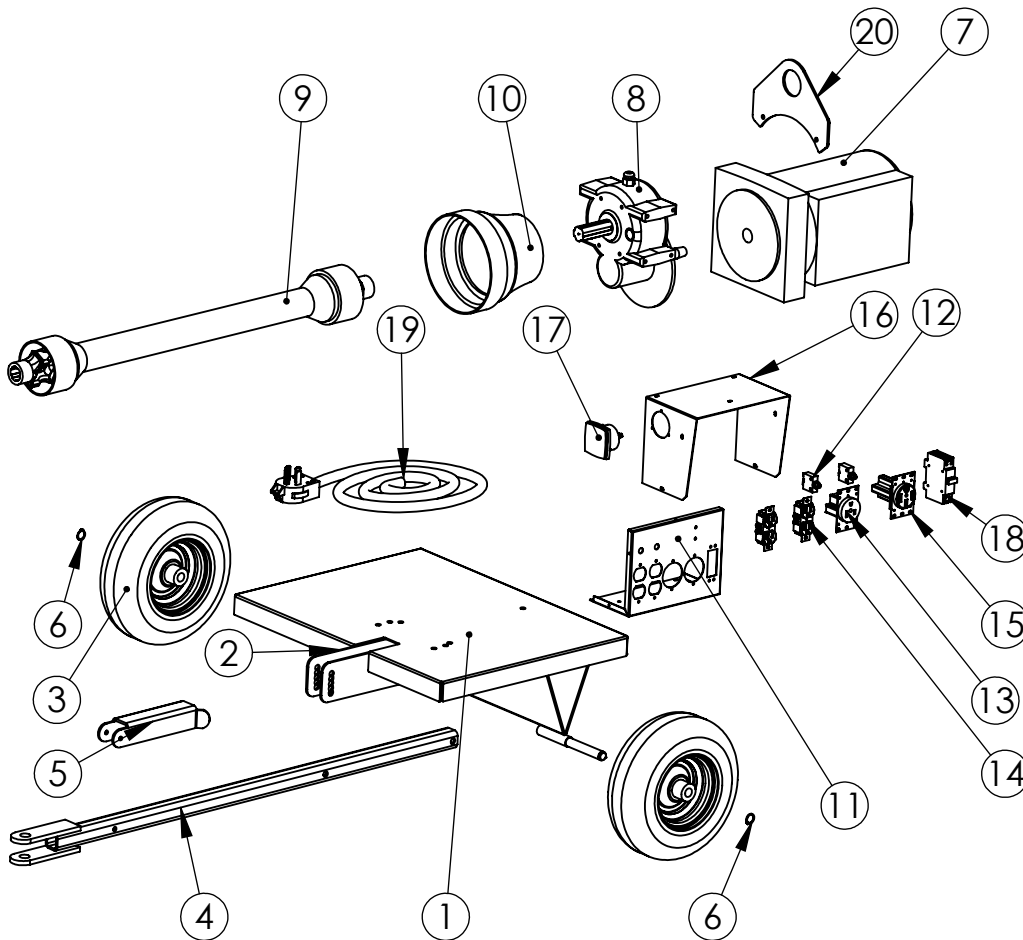

# TX12 Generator

| ITEM NO. | PART NUMBER    | DESCRIPTION                         | QTY. |
|----------|----------------|-------------------------------------|------|
| 1        | G2000          | 12KW Trailer                        | 1    |
| 2        | G2092          | 12KW Trailer Deck                   | 1    |
| 3        | G2001          | Saw Tooth Tire & Rim<br>3/4 bearing | 2    |
| 4        | G2040          | Tongue                              | 1    |
| 5        | G2033          | Shaft Support                       | 1    |
| 6        | B27.1 - NA1-75 |                                     | 2    |
| 7        | E2041          | TX12 Generator                      | 1    |
| 8        | G2004          | 540RPM 12KW BIMA                    | 1    |
| 9        | G2002          | 540 RPM 12 KW PTO                   | 1    |
| 10       | G2026          | 12KW PTO Gaurd                      | 1    |
| 11       | G2031          | TX12 Panel                          | 1    |
| 12       | E2000          | 20A Switch                          | 2    |
| 13       | E2001          | Welder Receptical                   | 1    |
| 14       | E2004          | Duplex Receptical                   | 2    |
| 15       | E2002          | Range Receptical                    | 1    |
| 16       | G2032          | TX12 Panel Cover                    | 1    |
| 17       | E2003          | Electrci Volt Meter                 | 1    |
| 18       | E2005          | 50 Amp Breaker                      | 1    |
| 19       | E2046          | 10 Ft. 120/240 Cord Kit             | 1    |
| 20       | G2039          | Lifting Plate                       | 1    |