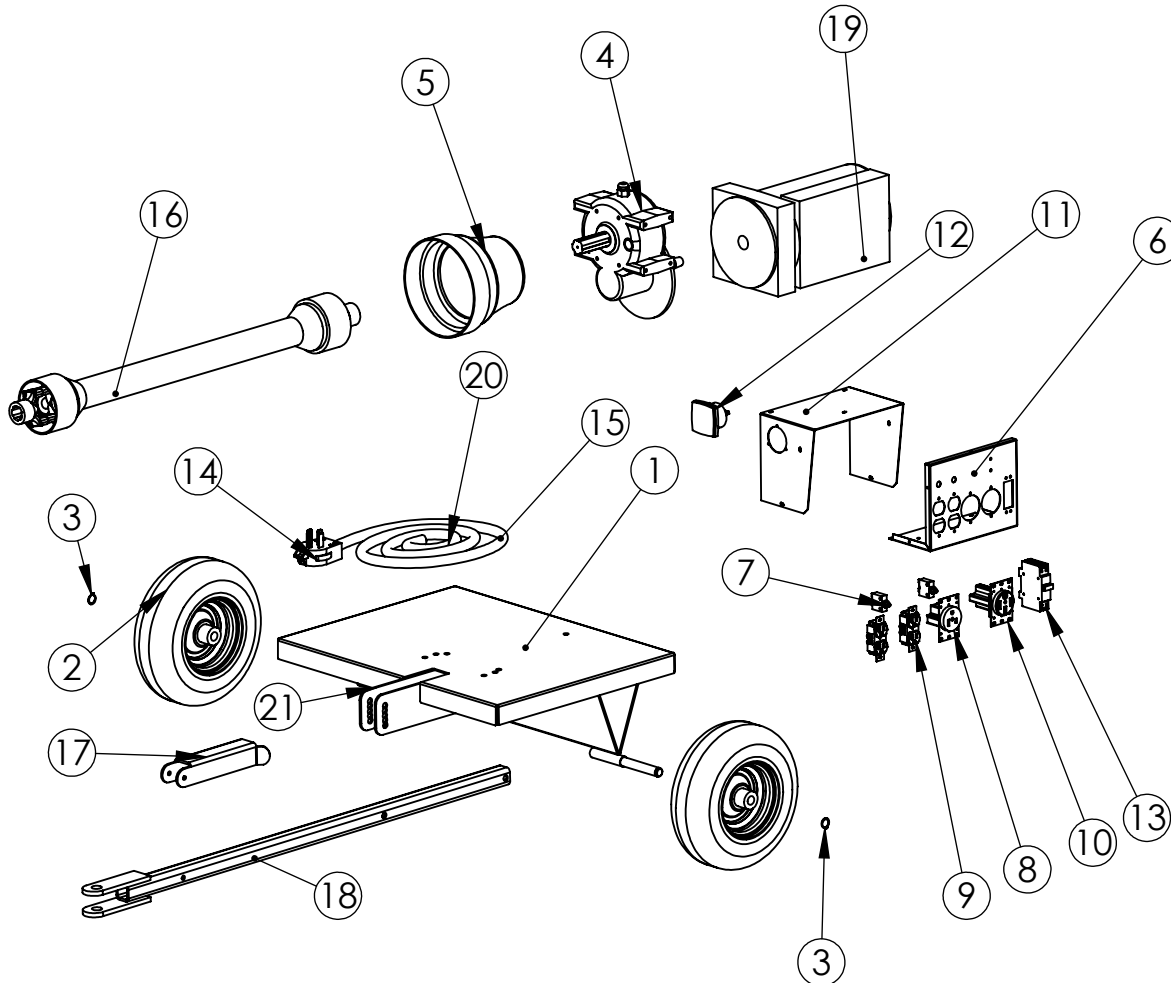

TX7 Generator

ITEM NO.	PART NUMBER	DESCRIPTION	QTY.
1	G2000	12KW Trailer	1
2	G2001	Saw Tooth Tire & Rim 3/4 bearing	2
3	B27.1 - NA1-75	Retaining Ring	2
4	G2004	540RPM 12KW BIMA	1
5	G2026	12KW PTO Gaurd	1
6	G2031	TX12 Panel	1
7	E2000	20A Switch	2
8	E2001	Welder Receptical	1
9	E2004	Duplex Receptical	2
10	E2002	Range Receptical	1
11	G2032	TX12 Panel Cover	1
12	E2003	Electrci Volt Meter	1
13	E2006	30 Amp Breaker	1
14	E2007	Rang Plug 120/240	1
15	E2009	1 Ft. 4 Strand 6 Gauge	1
16	G2002	540 RPM 12 KW PTO	1
17	G2033	Shaft Support	1
18	G2041	Tongue	1
19	E2040	TX7 Generator	1
20	E2046	10 Foot 120/240 12 Kw Cord Kit	1
21	G2092	12KW Trailer Deck	1